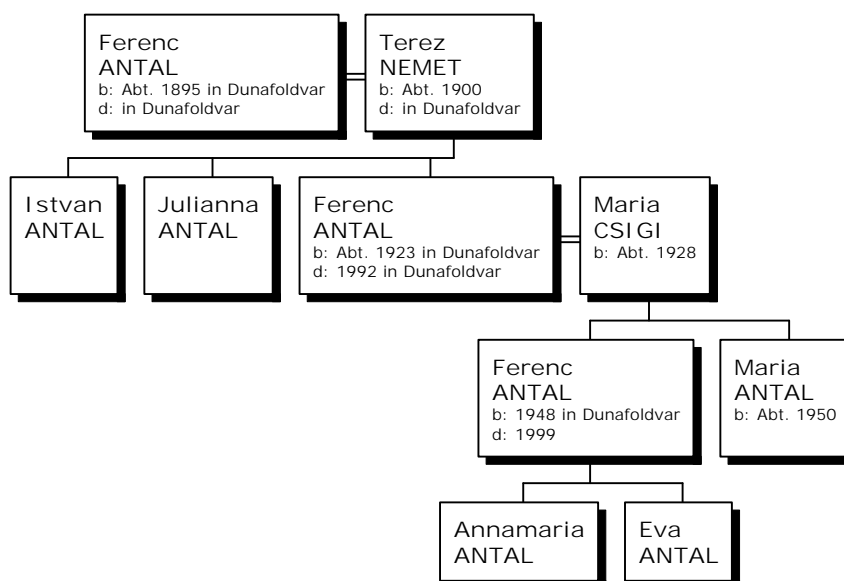

Descendants of Ferenc Antal

Family Tree Maker 11-el összeállította székelymuzsnai
KOCs JÁNOS - Sepsiszentgyörgy - © 2009, 0722-807563
"b" = born / született, "m" = married / esküdt,
"d" = died / elhunyt, "Abt." = about / körülbelül